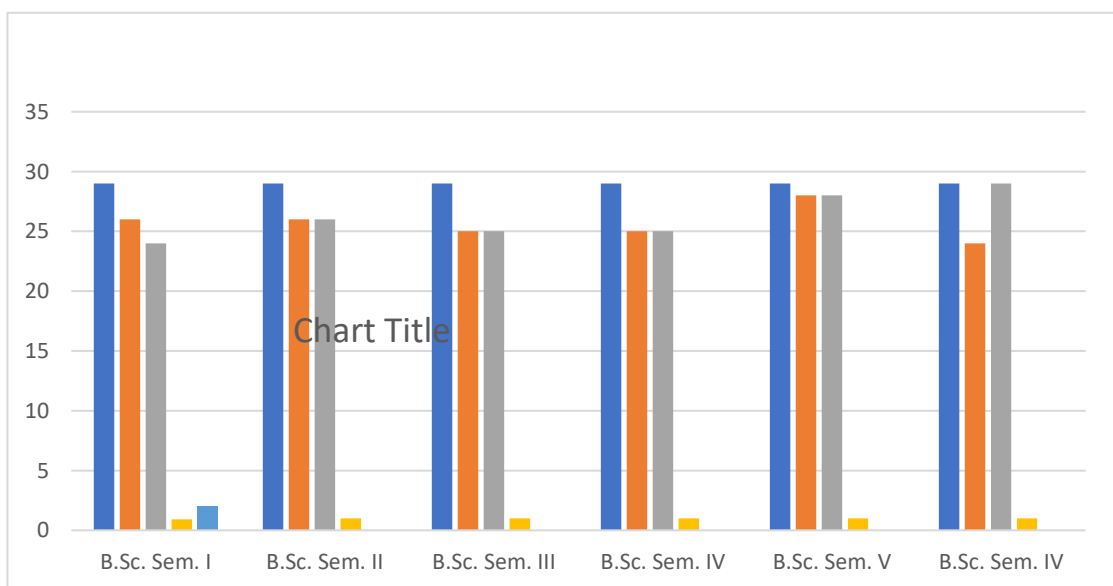

**TELANGANA TRIBAL WELFARE RESIDENTIAL
DEGREE COLLEGE Girls Khammam Telangana State**

ttwrdegirls.khammam@gmail.com Ph.no: 9491063083

DEPARTMENT OF BOTANY

Students Result Academic Year 2021-24

Class	Admitted Students	Appeared for exam	Pass	Success %	Fail
B.Sc. Sem. I	29	26	24	92%	2
B.Sc. Sem. II	29	26	26	100%	0
B.Sc. Sem. III	29	25	25	100%	Nil
B.Sc. Sem. IV	29	25	25	100%	Nil
B.Sc. Sem. V	29	28	28	100%	Nil
B.Sc. Sem. IV	29	24	29	100%	Nil