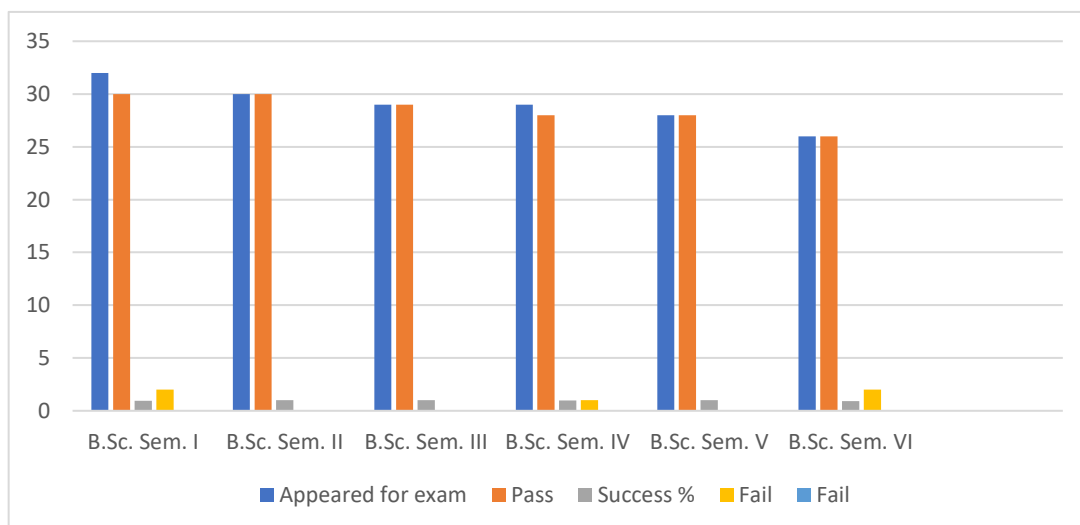

**TELANGANA TRIBAL WELFARE RESIDENTIAL
DEGREE COLLEGE Girls Khammam Telangana State**

ttwrdegirls.khammam@gmail.com Ph.no: 9491063083

DEPARTMENT OF BOTANY

Students Result Academic Year 2019-22

Class	Admitted Students	Appeared for exam	Pass	Success %	Fail
B.Sc. Sem. I	34	32	30	96%	2
B.Sc. Sem. II	32	30	30	100%	Nil
B.Sc. Sem. III	29	29	29	100%	Nil
B.Sc. Sem. IV	29	29	28	97%	1
B.Sc. Sem. V	28	28	28	100%	Nil
B.Sc. Sem. VI	28	26	26	93%	2