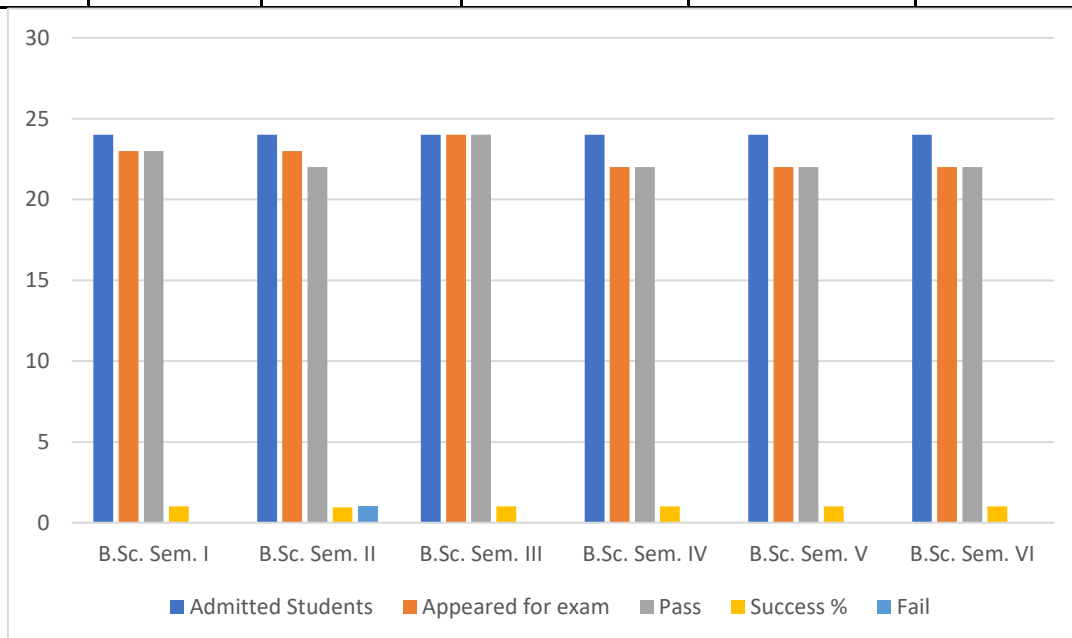

**TELANGANA TRIBAL WELFARE RESIDENTIAL
DEGREE COLLEGE Girls Khammam Telangana State**

ttwrdcgirls.khammam@gmail.com Ph.no: 9491063083

DEPARTMENT OF BOTANY

Students Result Academic Year 2018-21

Class	Admitted Students	Appeared for exam	Pass	Success %	Fail
B.Sc. Sem. I	24	23	23	100%	0
B.Sc. Sem. II	24	23	22	96%	1
B.Sc. Sem. III	24	24	24	100%	Nil
B.Sc. Sem. IV	24	22	22	100%	Nil
B.Sc. Sem. V	24	22	22	100%	Nil
B.Sc. Sem. VI	24	22	22	100%	Nil