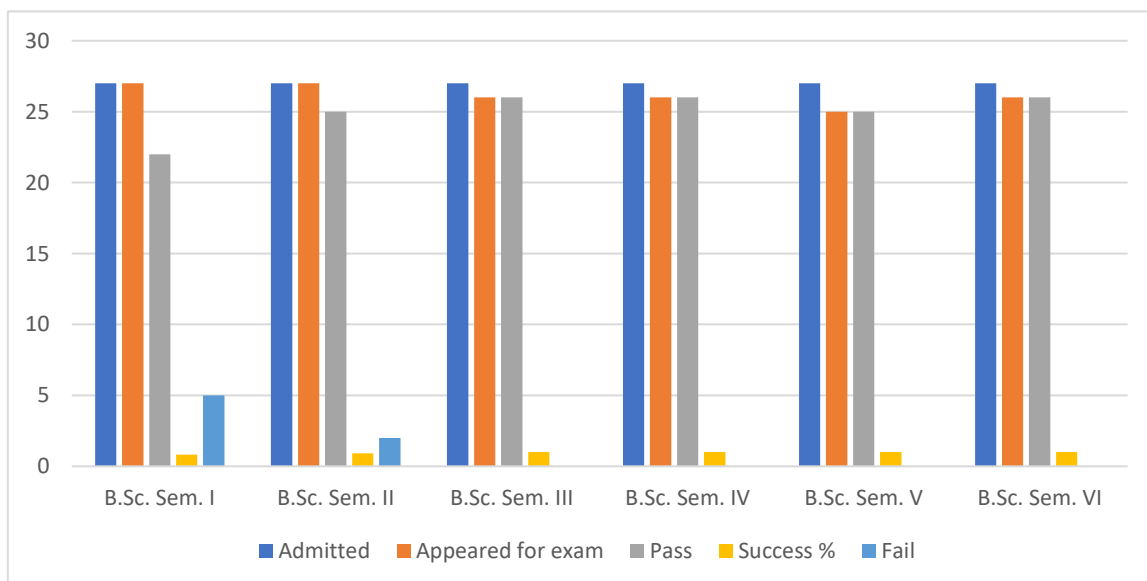

**TELANGANA TRIBAL WELFARE RESIDENTIAL
DEGREE COLLEGE Girls Khammam Telangana State**

ttwrdegirls.khammam@gmail.com Ph.no: 9491063083

DEPARTMENT OF BOTANY

Students Result Academic Year 2020-23

Class	Admitted	Appeared for exam	Pass	Success %	Fail
B.Sc. Sem. I	27	27	22	81%	5
B.Sc. Sem. II	27	27	25	93%	2
B.Sc. Sem. III	27	26	26	100%	0
B.Sc. Sem. IV	27	26	26	100%	Nil
B.Sc. Sem. V	27	25	25	100%	Nil
B.Sc. Sem. VI	27	26	26	100%	Nil